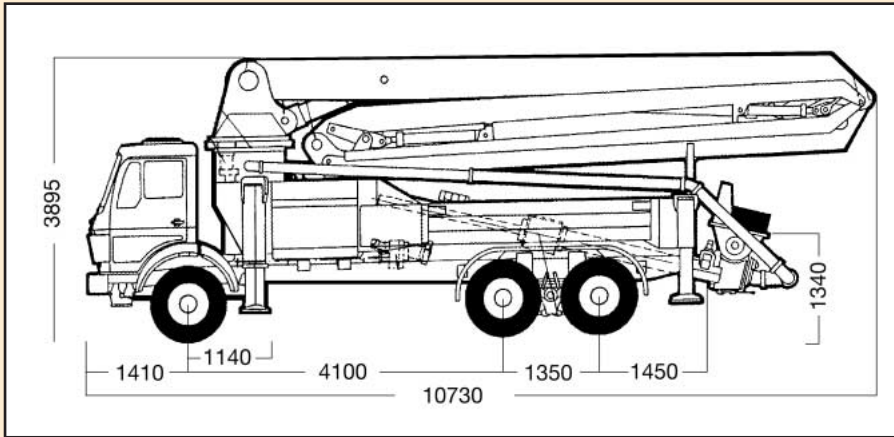

Placing boom		KVM 34 X
Delivery line diameter		DN 125
Length of end hose	m	4
Vertical reach	m	34
Horizontal reach from centre of rotation	m	30
Number of folding points		4
Height of folding points	m	12.1 / 19.3 / 26.5
Delivery output per hour		140m ³

Wm. O'BRIEN

DON'T RISK IT - LET O'BRIEN PUMP IT

The placing boom: roll-and-fold system,
X-type stabilisers only 6.2 m wide at
front, vertical reach 34 m

Wm. O'BRIEN

WHERE O'BRIEN GOES - PROSPERITY FOLLOWS