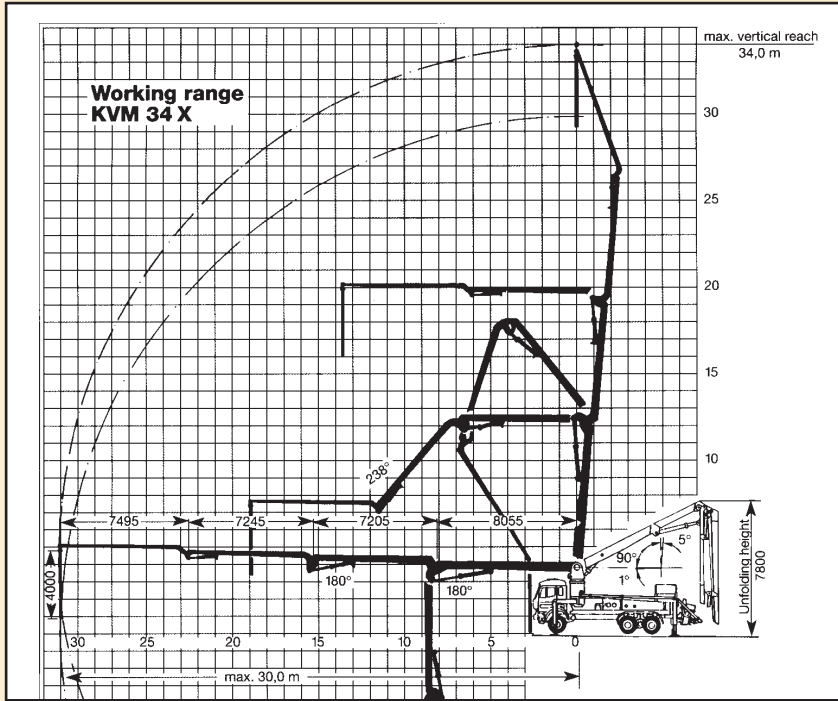

Placing boom		KVM 34 X
Delivery line diameter		DN 125
Length of end hose	m	4
Vertical reach	m	34
Horizontal reach from centre of rotation	m	30
Number of folding points		4
Height of folding points	m	12.1 / 19.3 / 26.5
Delivery output per hour		140m ³

Wm. O'BRIEN

DON'T RISK IT - LET O'BRIEN PUMP IT

The placing boom: roll-and-fold system,
X-type stabilisers only 6.2 m wide at
front, vertical reach 34 m

Wm. O'BRIEN

WHERE O'BRIEN GOES - PROSPERITY FOLLOWS