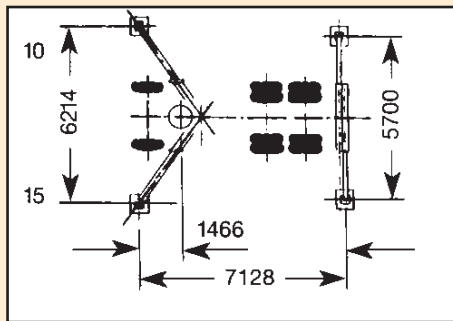

Placing boom		KVM 34 X
Delivery line diameter		DN 125
Length of end hose	m	4
Vertical reach	m	34
Horizontal reach from centre of rotation	m	30
Number of folding points		4
Height of folding points	m	12.1 / 19.3 / 26.5
Delivery output per hour		140m ³

Wm. O'BRIEN

DON'T RISK IT - LET O'BRIEN PUMP IT

The placing boom: roll-and-fold system,
X-type stabilisers only 6.2 m wide at
front, vertical reach 34 m

Wm. O'BRIEN

WHERE O'BRIEN GOES - PROSPERITY FOLLOWS